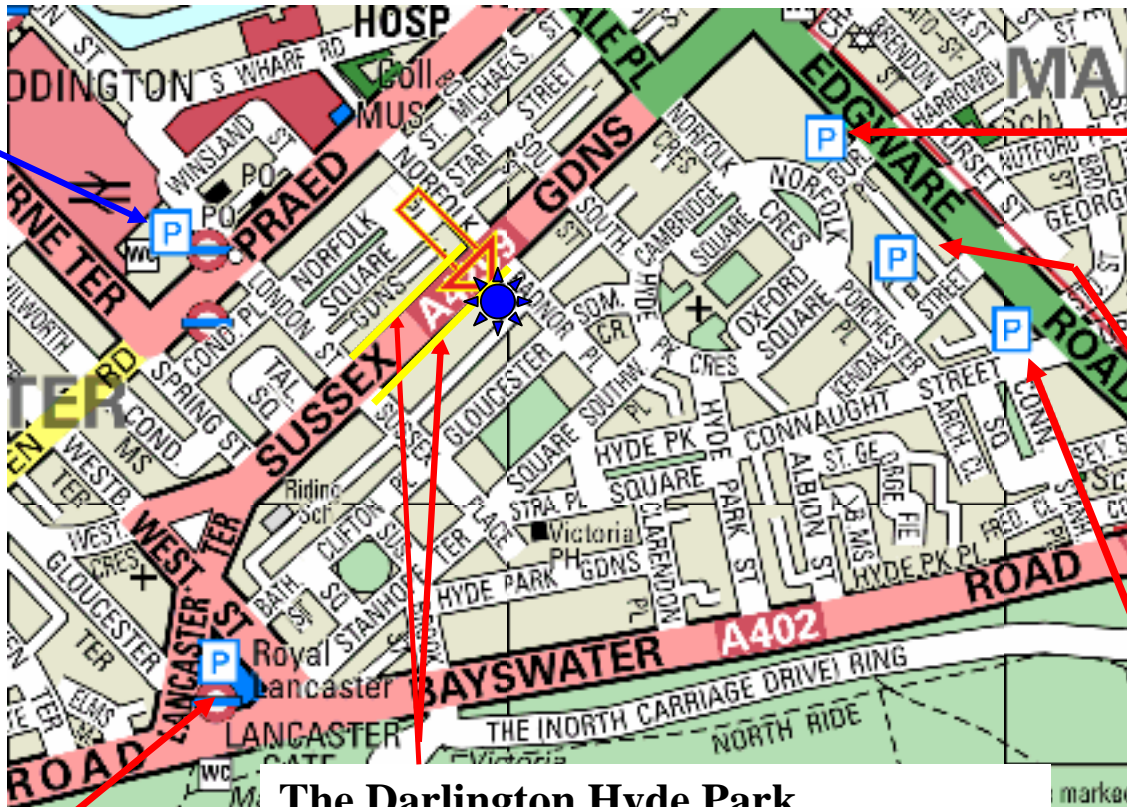

CAR PARKS NEAR THE DARLINGTON HYDE PARK

This car park is no longer here.

The Royal Lancaster Hotel

This hotel has a limited number of car parking spaces. Please contact the Head concierge on 0207 262 6737. Places must be booked in advance.

The Darlington Hyde Park

Parking is available on the **SINGLE** yellow line on Sussex Gardens between 7pm and 8am daily and all day on Sundays.

Most of the roads south of Sussex Gardens are all 'Resident Permit Holders Only'. But some of the roads between Praed Street and Sussex Gardens do have meters at £1 per 20 minutes.

NCP Car Parks

There are three NCP car parks close to the Darlington Hyde Park all within a 10-minute walk.

Water Gardens

No of Spaces: 279

Daily Tariffs

2 Hours £ 7.90
2 To 4 Hours £ 14.80
4 To 6 Hours £ 22.00
6 To 9 Hours £ 24.20
9 To 12 Hours £ 27.30
12 To 24 Hours £ 29.00

Park West Garage

No of spaces: 100

Daily Tariffs

2 Hours £ 5.60
2 To 4 Hours £ 11.50
4 To 6 Hours £ 16.70
6 To 9 Hours £ 22.00
9 To 12 Hours £ 26.50
12 To 24 Hours £ 28.90

Kendal Street

No of spaces: 45

Daily Tariffs

Each 15 Minutes £ 1.20
Max Per Day £ 27.00

Each car park accepts credit card payments.